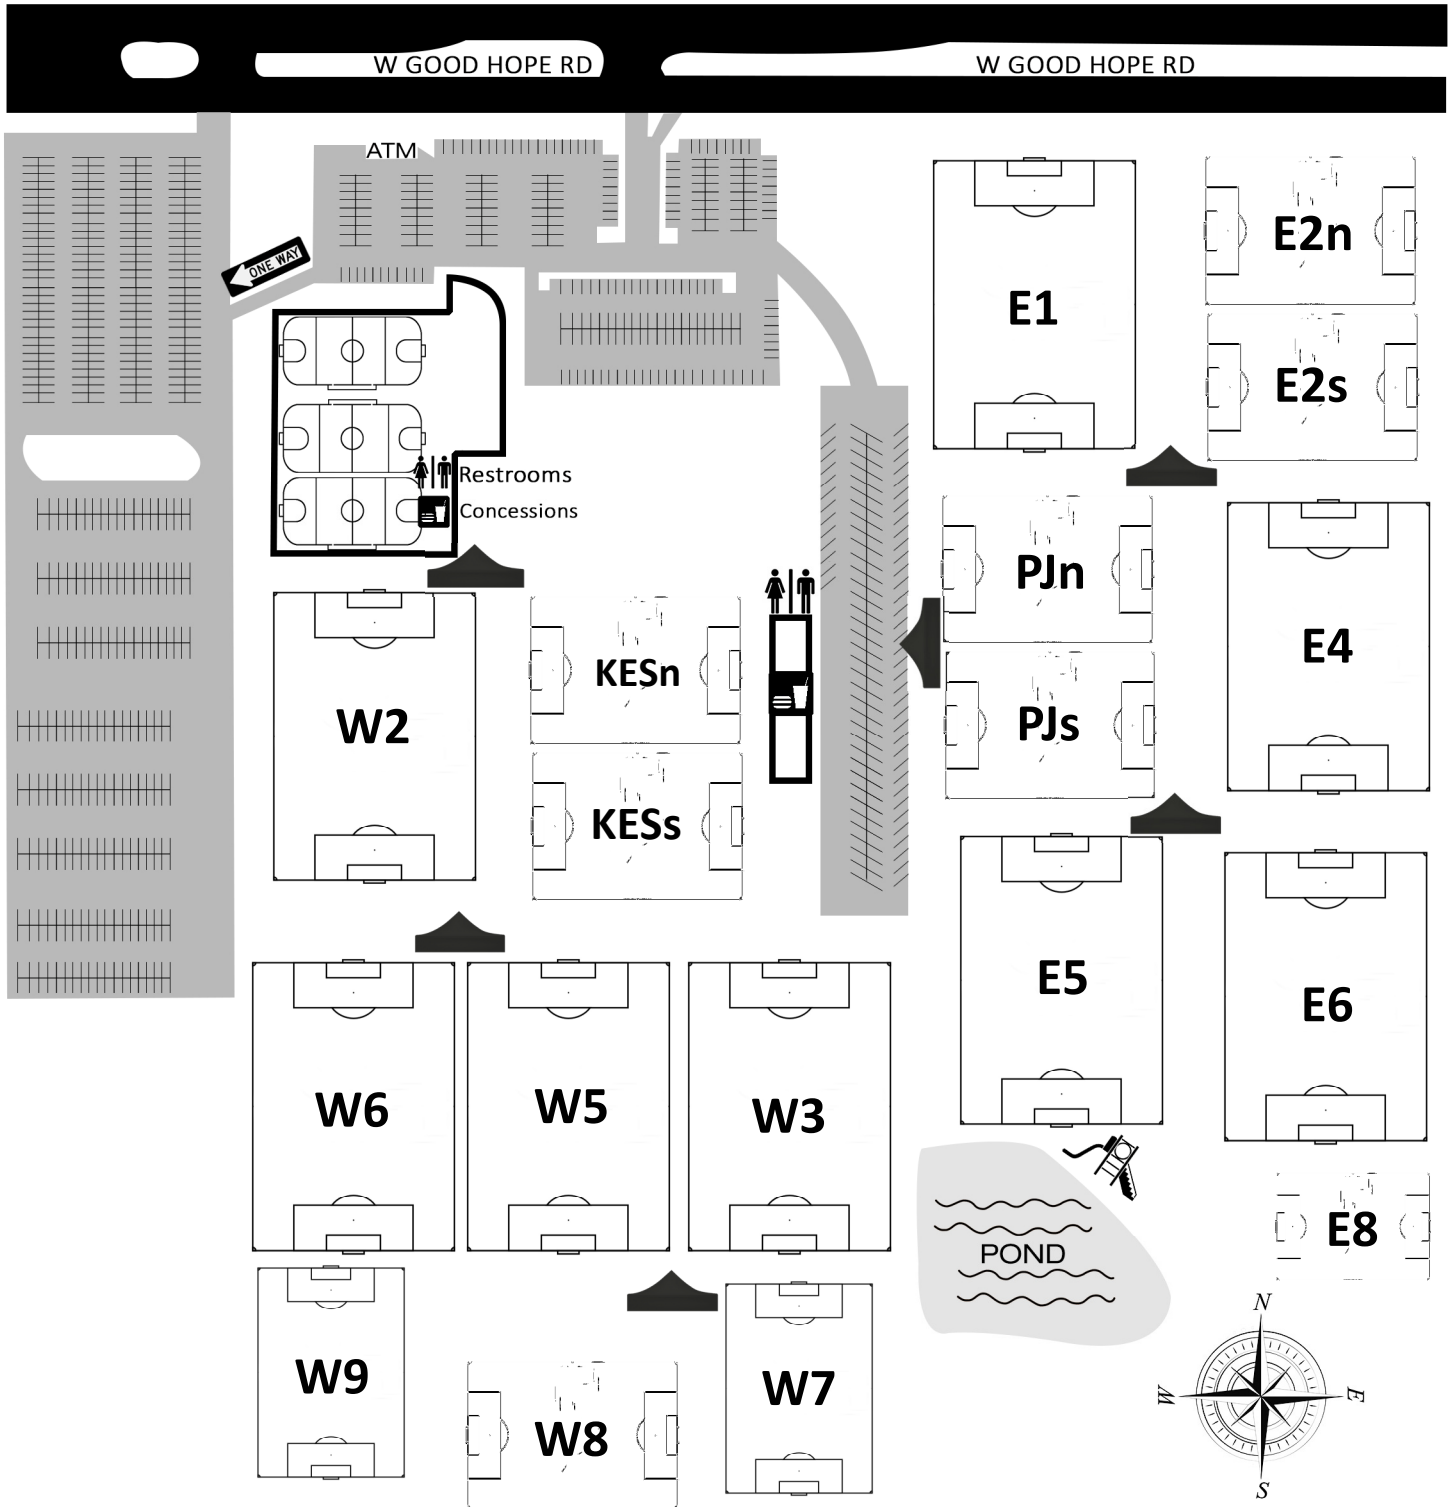

Froedtert & Medical College of Wisconsin Invitational

Uihlein Soccer Park

Field Map

April 30—May 2, 2021

Parking—\$10 per day/per vehicle or \$15 weekend

Field Marshal Station—Hand Sanitizer, Water & ice