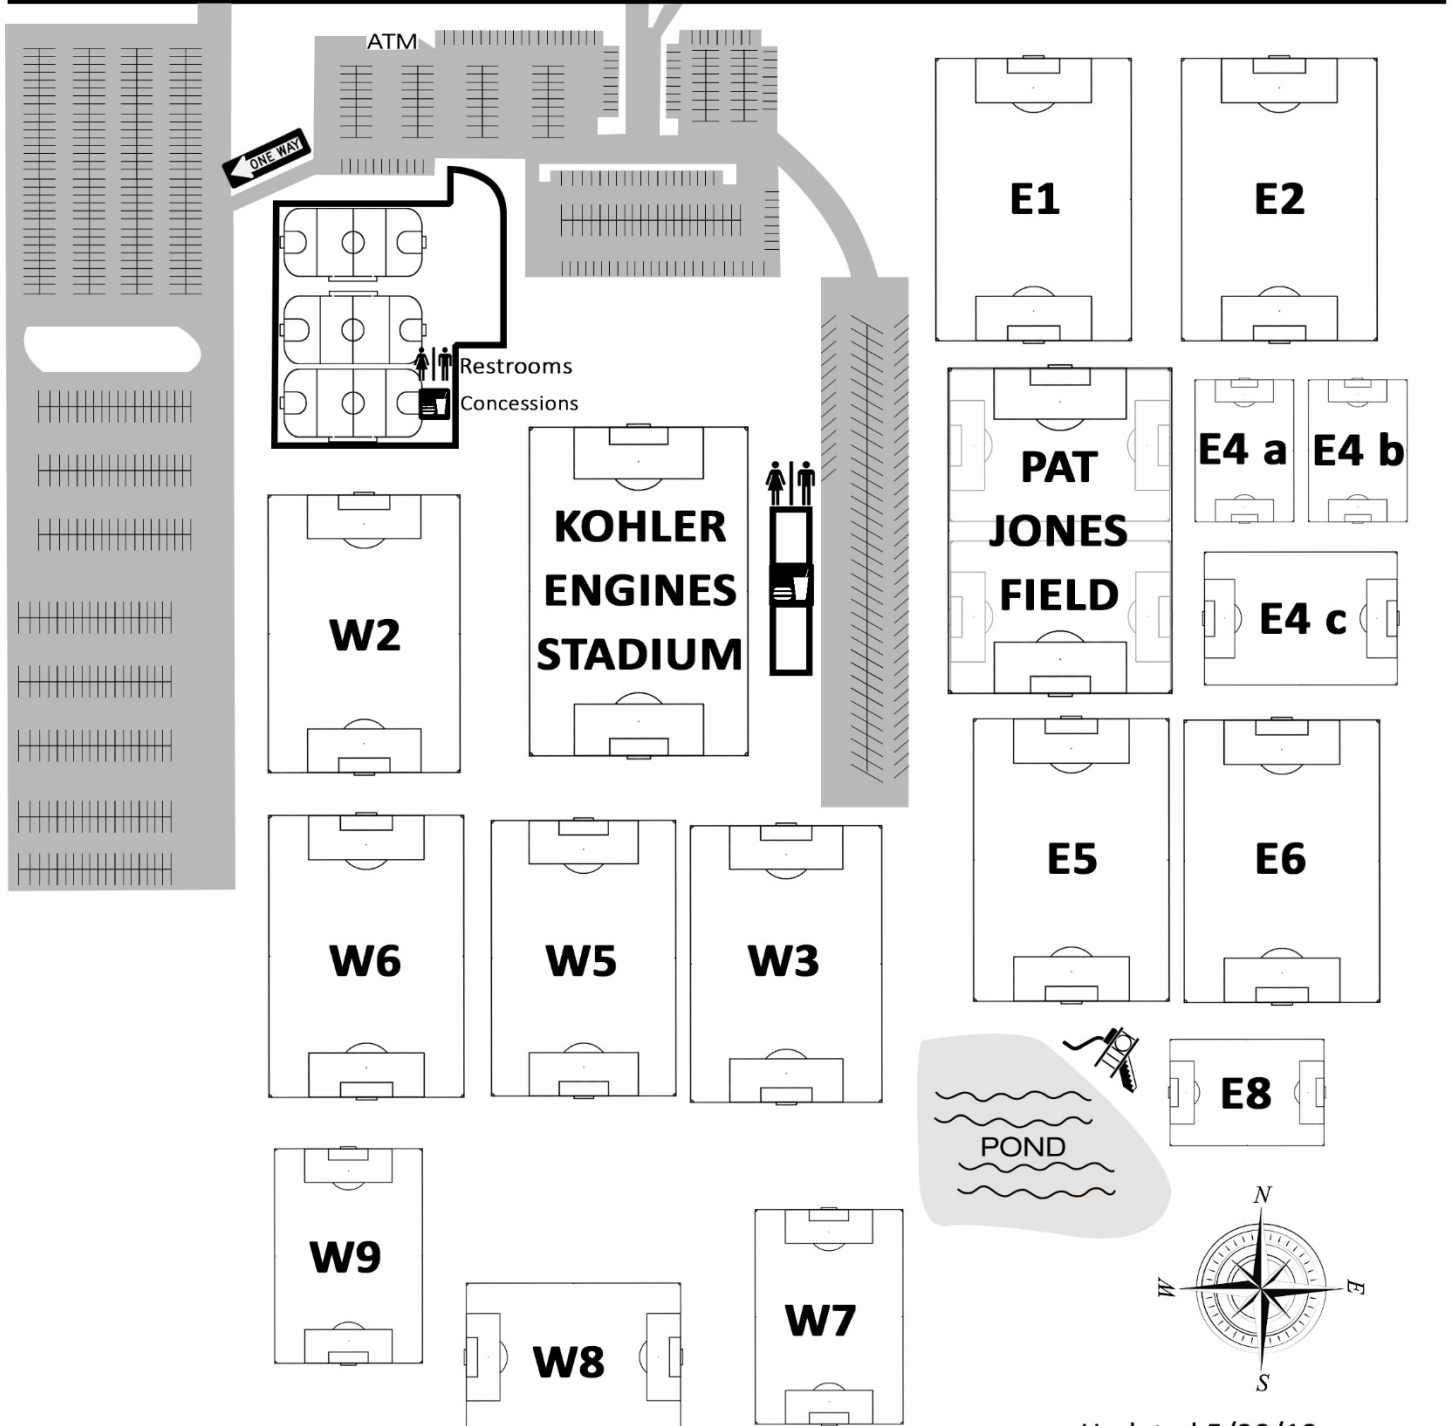

Uihlein Soccer Park

Spring 2019 Field Map

W GOOD HOPE RD

W GOOD HOPE RD

Updated 5/20/19