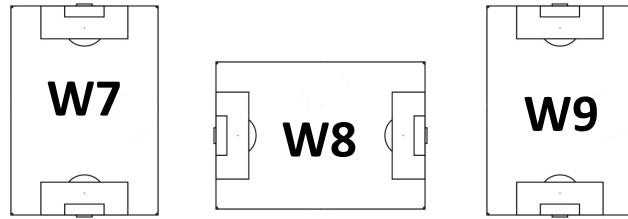

### U7/U8 Fields

U11/12 fields

Concessions  
Restrooms

Two lanes in — right turn only for exit

ATM

**Children's Wisconsin**  
**Do NOT enter at Good Hope -**  
**Exit only at Good Hope for event parking.**