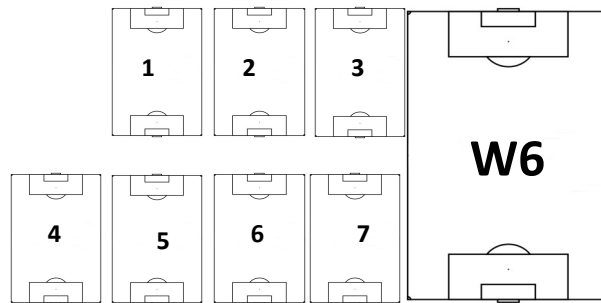

### U7/U8 Fields

U11/12 fields

Concessions  
Restrooms

Two lanes in — right turn only for exit

ATM

**Children's Wisconsin**  
**Do NOT enter at Good Hope -**  
**Exit only at Good Hope for event parking.**