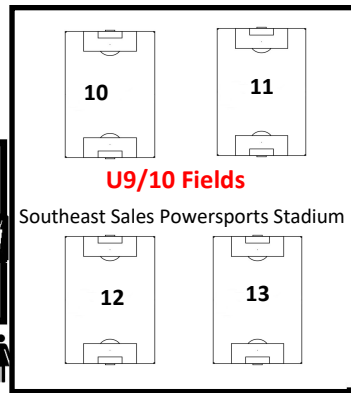

# Kicknic Saturday, June 6th 2026 Field Map

**Tournament Parking**  
**FREE!**

### U7/U8 Fields

U11/12 fields

Concessions  
Restrooms

Two lanes in — right turn only for exit

ATM

**Children's Wisconsin**  
**Do NOT enter at Good Hope -**  
**Exit only at Good Hope for event parking.**

GOOD HOPE ROAD

GOOD HOPE ROAD