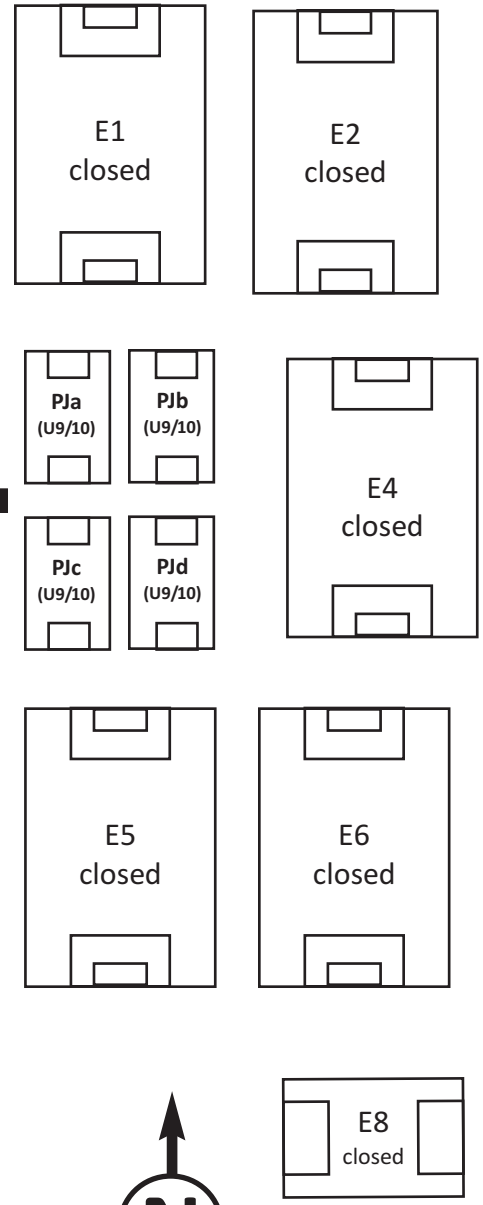

Uihlein Soccer Park Field Map

2016 Kohl's Fall Rec Tournament

Revised Thursday, October 6th

West Good Hope Road

Pat Jones Fields

■ **Field Marshal Tents**

W8 and W9 ■

PARKING