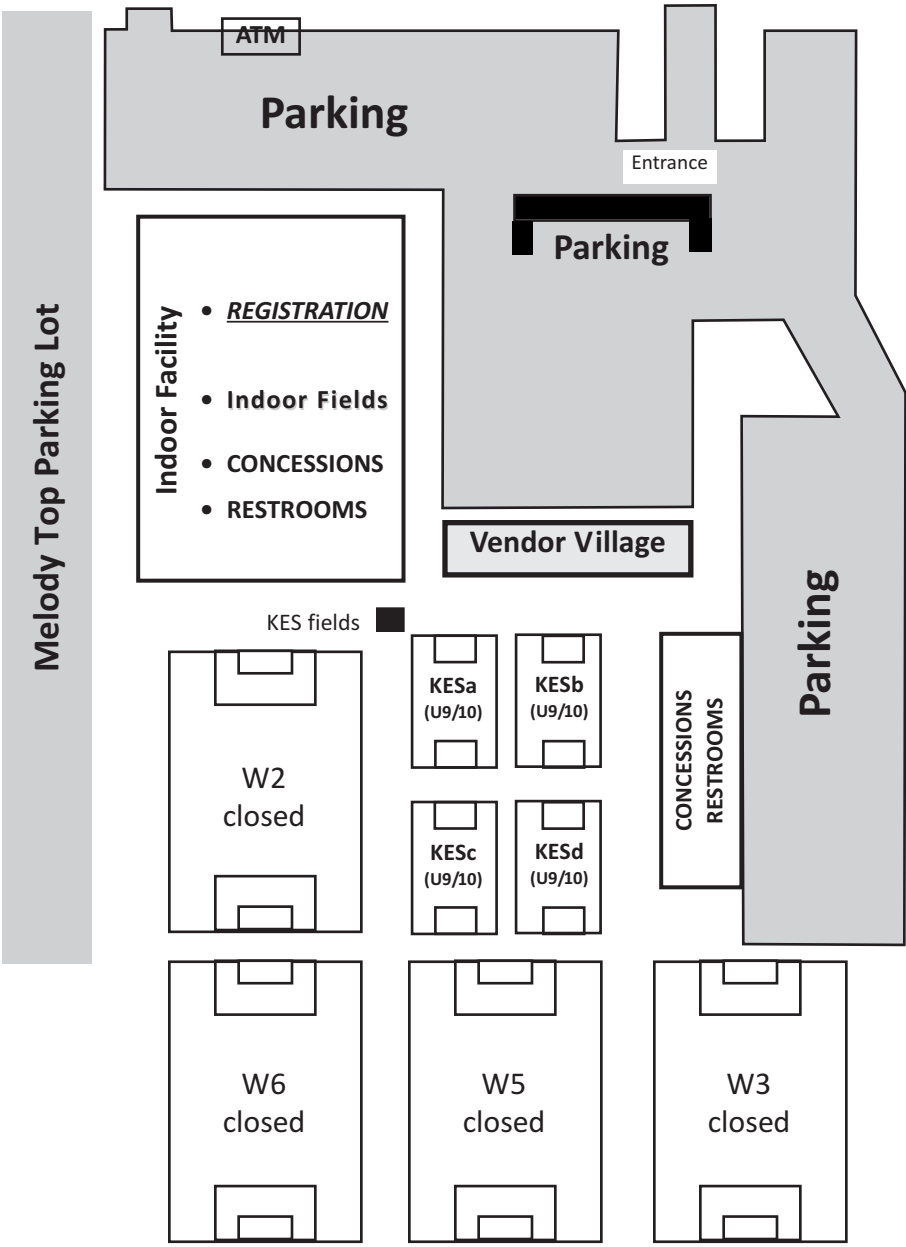

Uihlein Soccer Park Field Map

2016 Kohl's Fall Rec Tournament

Revised Thursday, October 6th

West Good Hope Road

Pat Jones Fields

■ **Field Marshal Tents**

W8 and W9 ■

PARKING

\$5.00 per day/per car or \$10.00 for a weekend pass.
 Unlimited entry for both parking areas